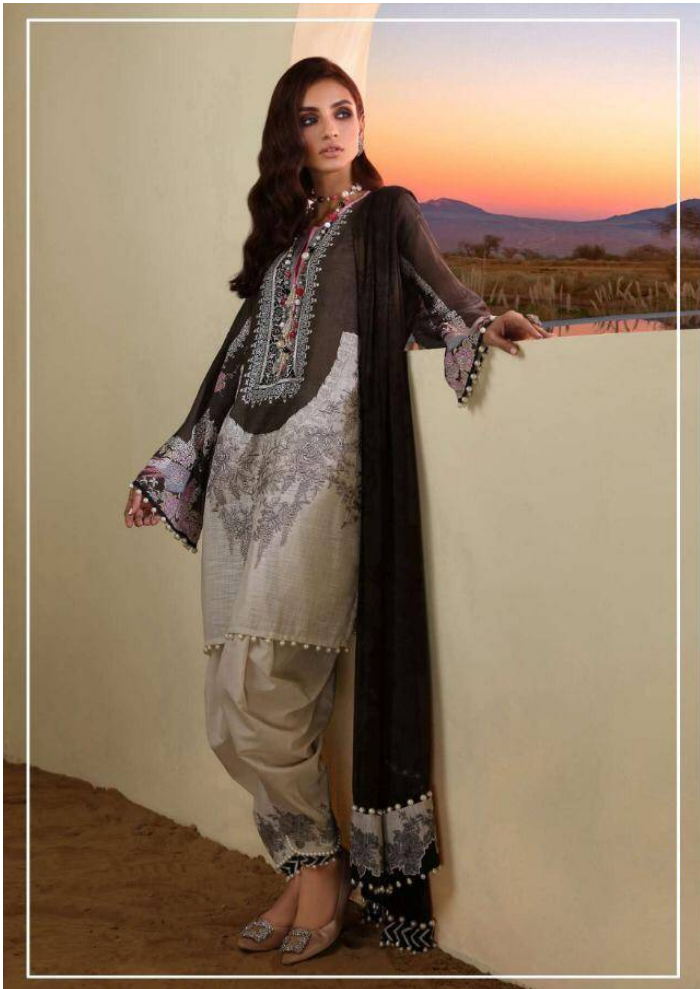

FAIR LADY
EXPORTS (I) PVT. LTD.

SANA SAFINAZ
MUZZLIN
JAM SATIN LAWN'19

1005
3 PIECE

GARMENT DETAILS

Digitally Printed Jam Satin Shirt Front ,Back and Sleeves 2.50 Meters
Embroidered Neck on Tissue
Digitally Printed Pants 2.50 Meters
Printed Silver Chiffon Dupatta 2.25 Meters

WASHING INSTRUCTIONS

Do not use any type of **Bleach** or **Stain** removing chemicals
Before Cutting / Stitching , fabric should be soaked in water (All Components separately) for 15 minutes
Do not keep **wet fabric** in twisted from in order to avoid copy marks | Wash coloured and white fabrics separately iron clothes at **moderate temperature** | Do not dry Fabric in **direct sunlight**